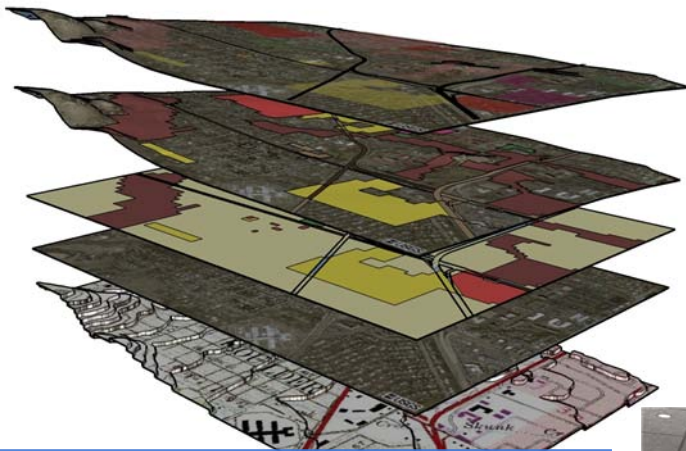

# SketchUp by Design

-Mark Carvalho

Mixed media.

CADMAN Inc.

(303) 941-2152  
cadman@livewirenet.com