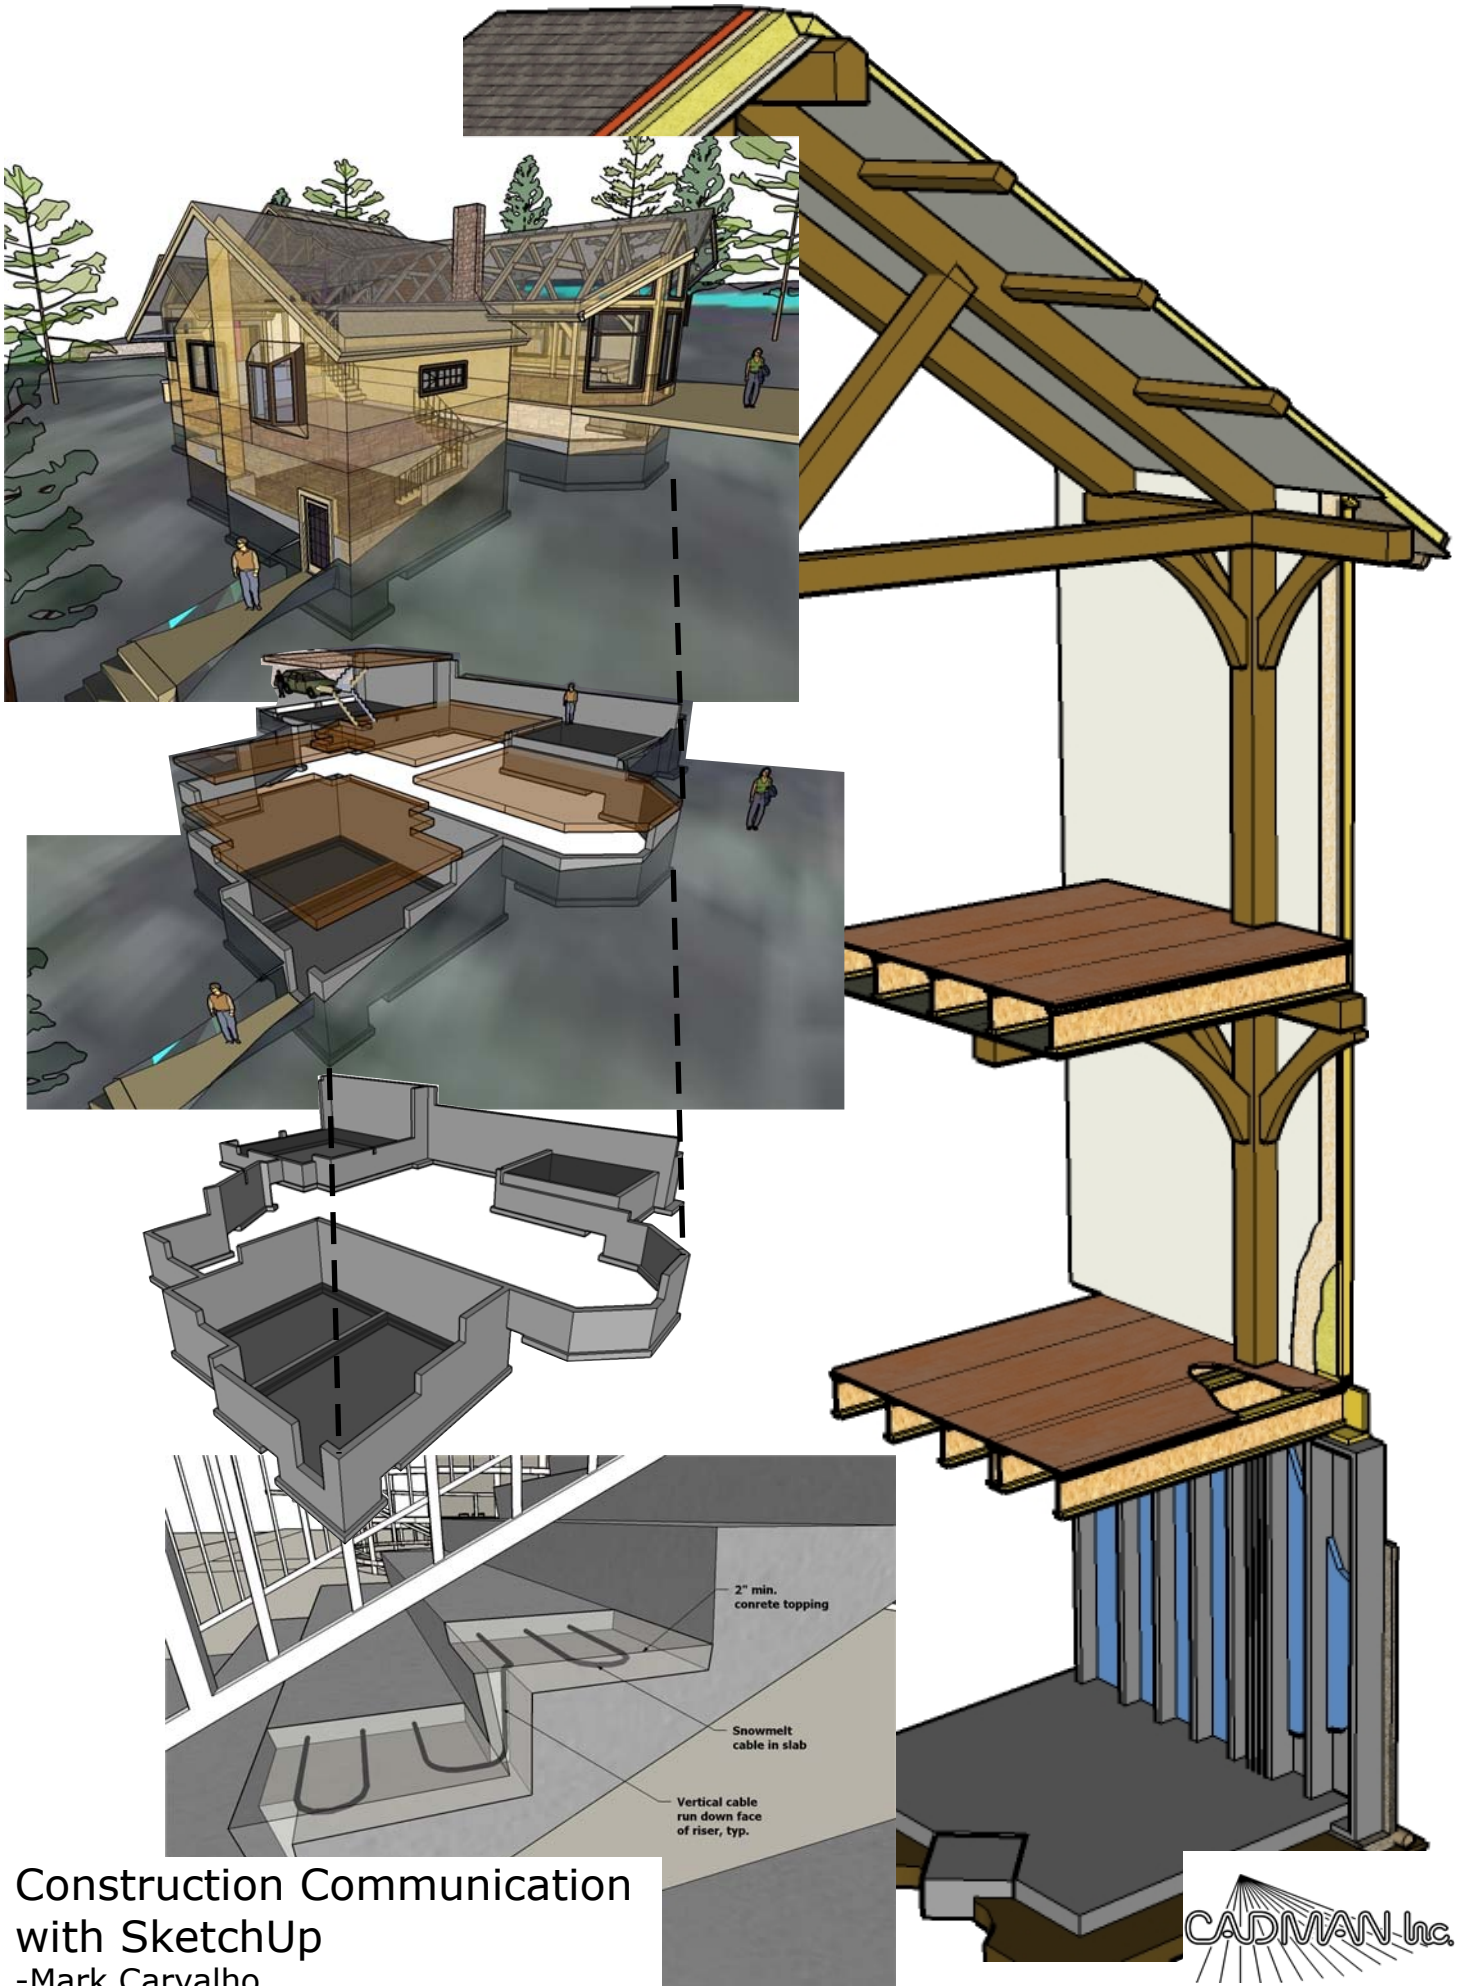

JPPORTS @ EA
OLUMN

Construction Communication
with SketchUp
-Mark Carvalho

CADMAN Inc.

(303) 941-2152

cadman@livewirenet.com

Construction Communication
with SketchUp
-Mark Carvalho

CADMAN Inc.
(303) 941-2152
cadman@livewirenet.com