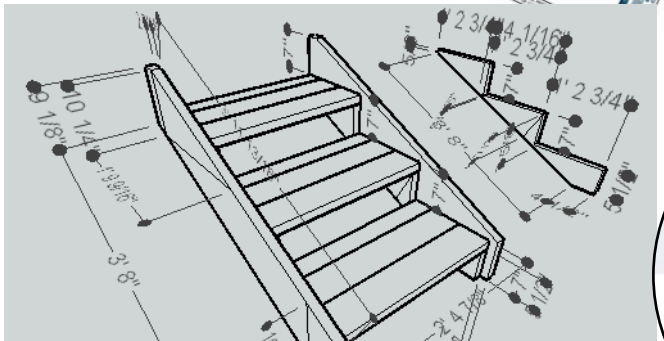

JPPORTS @ EA
OLUMN

Construction Communication
with SketchUp
-Mark Carvalho

CADMAN Inc.

(303) 941-2152

cadman@livewirenet.com

Construction Communication
with SketchUp
-Mark Carvalho

CADMAN Inc.
(303) 941-2152
cadman@livewirenet.com